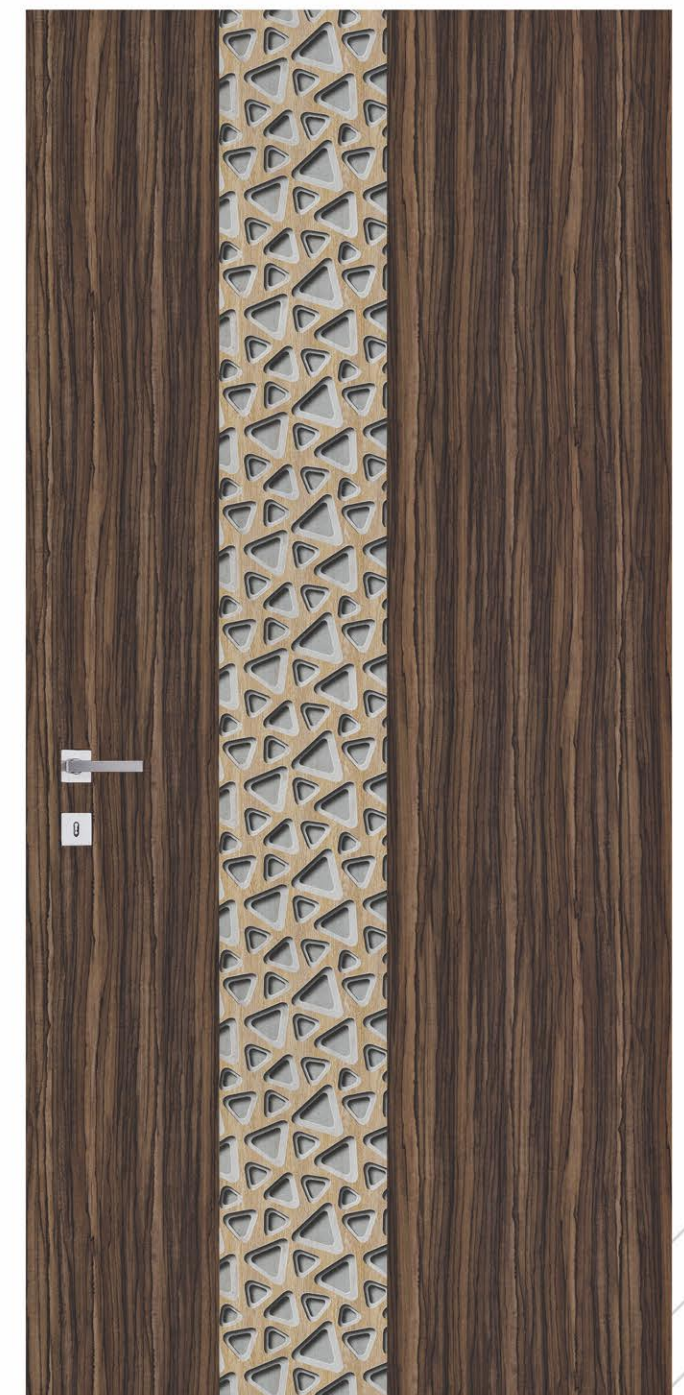

# REGULAR DOOR SKIN

A  
**DOOR**  
TO  
FRESHNESS

A door brings you that fresh air which touches you and renews your energy

736

803

911

914