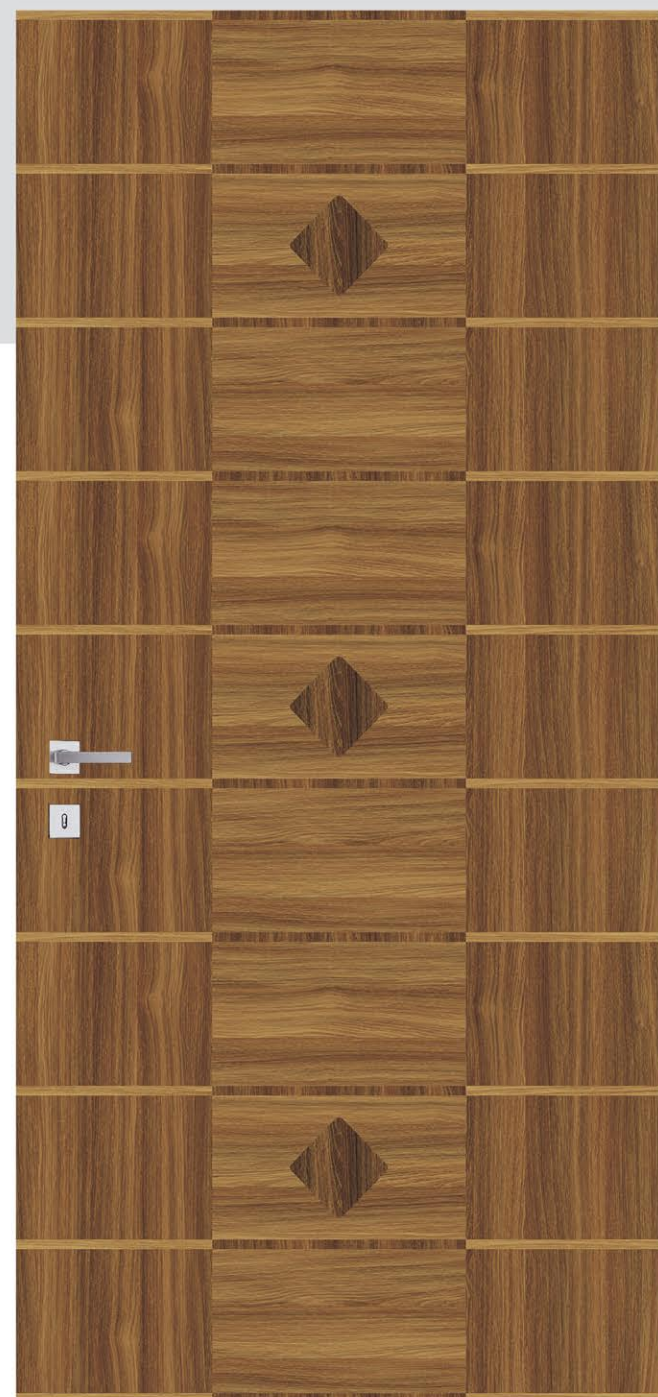

# REGULAR DOOR SKIN

A  
**DOOR**  
TO  
FRESHNESS

A door brings you that fresh air which touches you and renews your energy

736

803

911

914

# REGULAR DOOR SKIN

A  
**DOOR**  
TO  
REMEMBER

It brings back the memories for you  
to remember your intimate moments

810

916

809

725

# REGULAR DOOR SKIN

A  
**DOOR**  
TO  
FORTUNE

Take the path to earn your fortune.  
It starts at the door you've built.

910

913

909

812