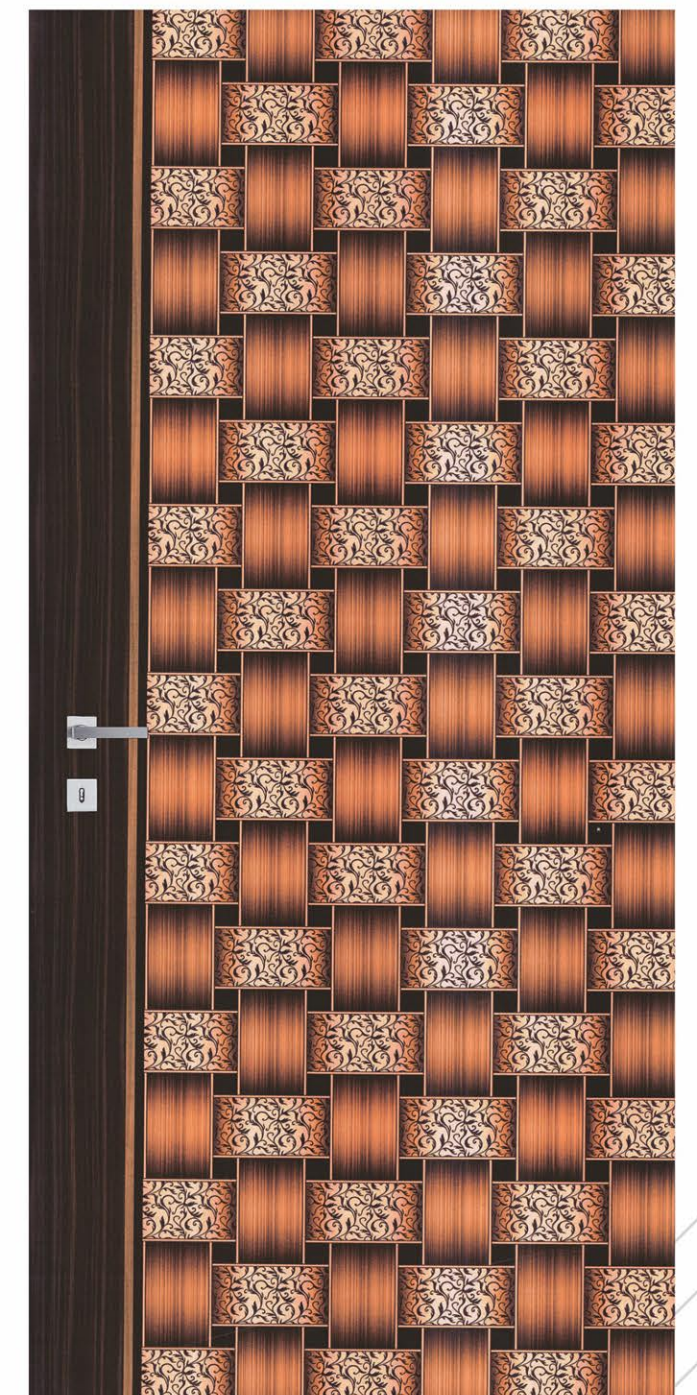

# REGULAR DOOR SKIN

A  
**DOOR**  
TO BOND

Whenever it opens, it gives you a chance to bond with your loved ones

702

908

917

719