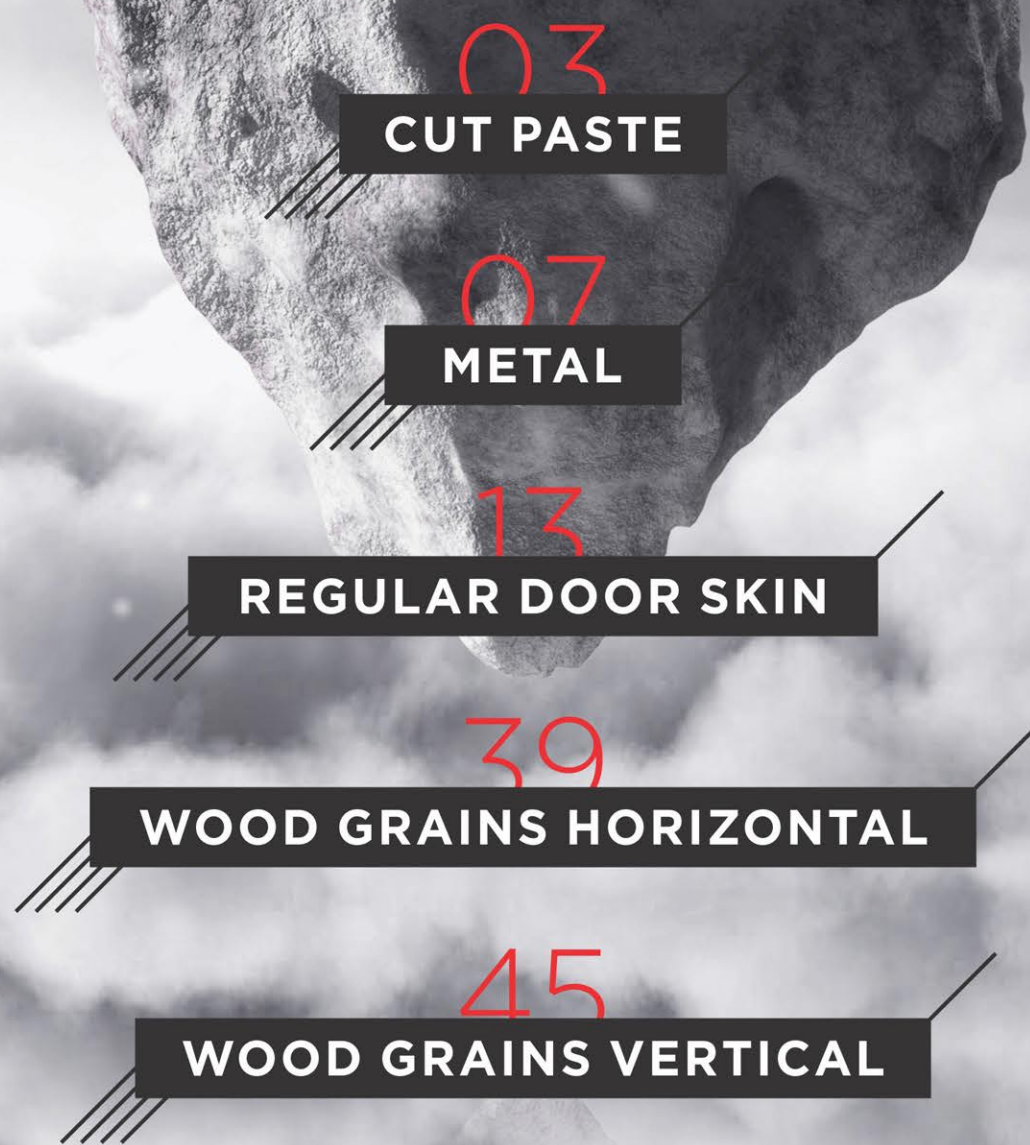

INTRODUCTION

ONE PLUS Designer doorskin has always strived to bring you the latest design and trends. Utilizing the right technology and resource we have achieved the highest repute among our customers.

ONE PLUS Designer doorskin without compromising on quality or grade of material. Doors have always been an integral part of interior Space. Your sweet home or office it adds that little charm to your interiors. Explore the widest rang in Cut Paste, Metal, Regular and Wood Grains Doorskins.

We keep on adding new products and design in our range to meet your every need in door interior.

Enter with elegance as ONE PLUS Designer doorskin will give you a refreshing welcome

One Plus Doorskins Consists of collection of Cut Paste, Metal, Regular and Wood Grains Doorskins made of unique designs and comes in unique size.

A
DOOR
HAS A NEW
OPPORTUNITY