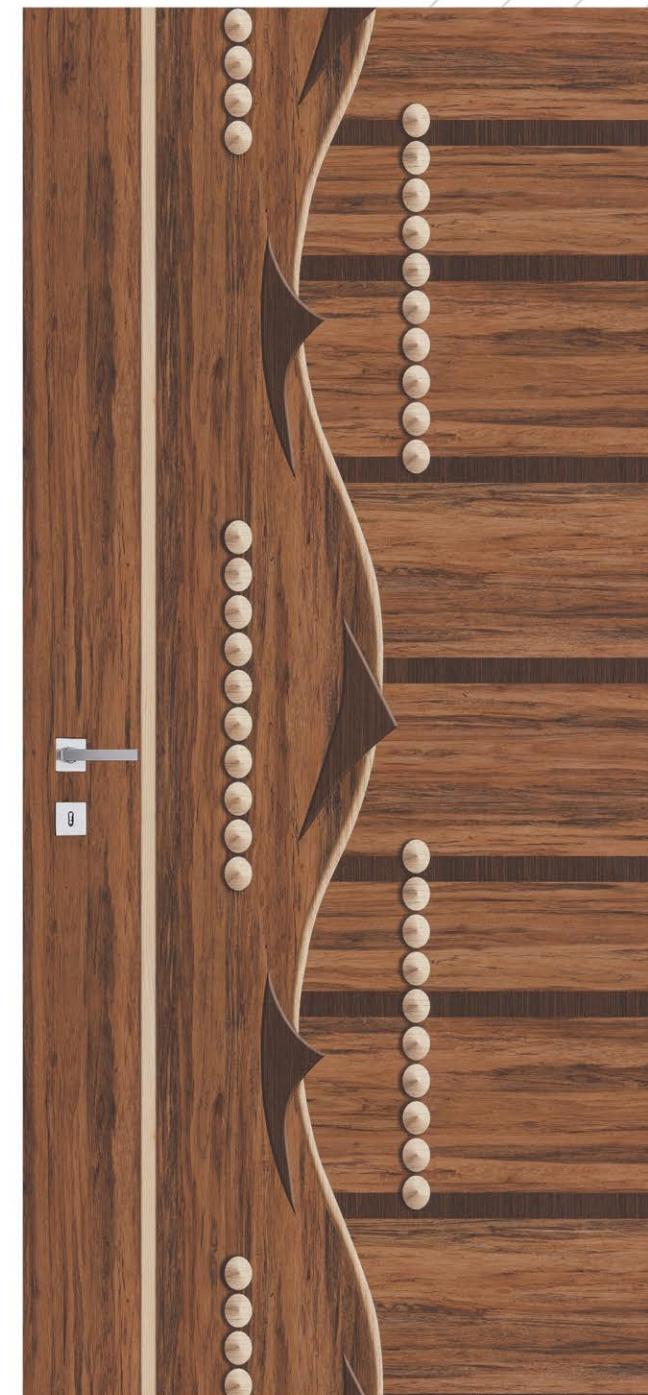

# REGULAR DOOR SKIN

Available in Size 7 x 3.25

735

A  
**DOOR**  
TO NEWNESS

**ONE** PLUS  
DESIGNER DOORSKIN

919

It is you who has to  
walk to the new  
beginning standing  
at the door

738